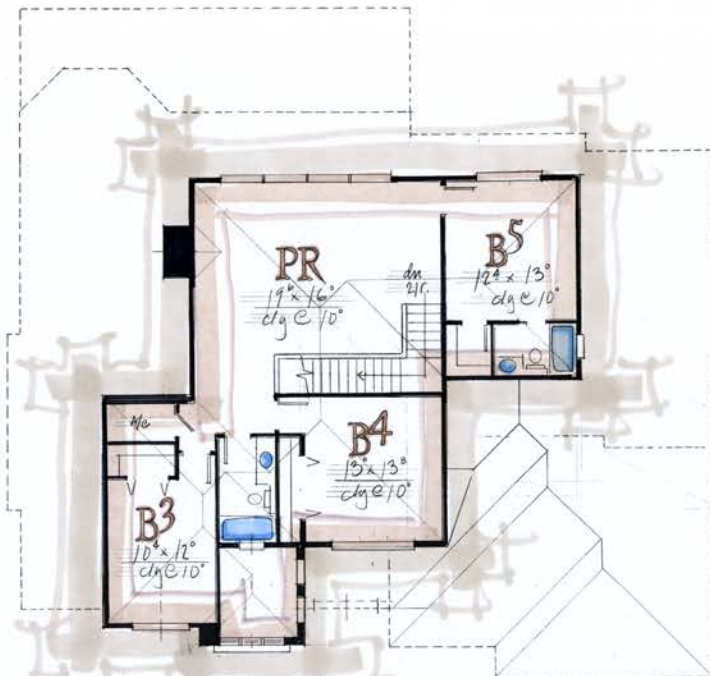

1 of 2

A

GREY OAKS P-2
LOT 5

Custom Residence 3/16" x 1/4"
preliminary for construction
of country residence

11/05/05	
11/05/05	
11/06/05	
11/07/05	
11/08/05	
11/09/05	
11/10/05	

© 2005 Marc Rutenberg
Designer

2002

A

GREY OAKS P2
LOT 5

design scale: 3/16"=1'-0"

Custom Residence

11/17/05
11/20/05
11/27/05
11/30/05
11/16/05

© 2005 Marc Rutovsky
Design