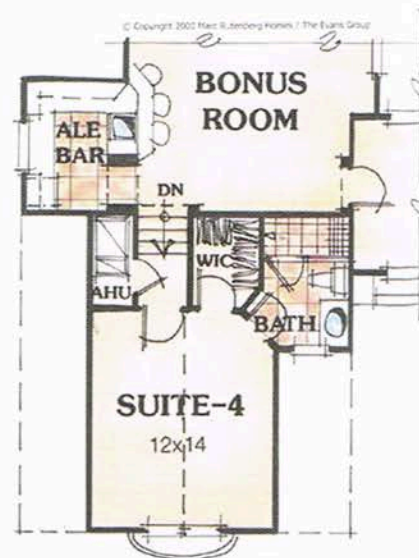

an attached Cabana Guest House that even has its own private poolside lanai. Upstairs, the Imagination Room beckons you to come and relax. You decide what role the Bonus Room will play in your lifestyle. Inspired by Old World charm, the Chapiel Club Home elegantly blends a casual luxury lifestyle with delightful French country design.

Marc
Rutenberg

Second Floor Plan

Suite-4 Option

THE CHAPEL

- 4 Bedrooms
- 4 Baths
- Leisure Room
- Cabana Guest House
- Imagination Room
- 2-Car Garage

3,470 Square Feet