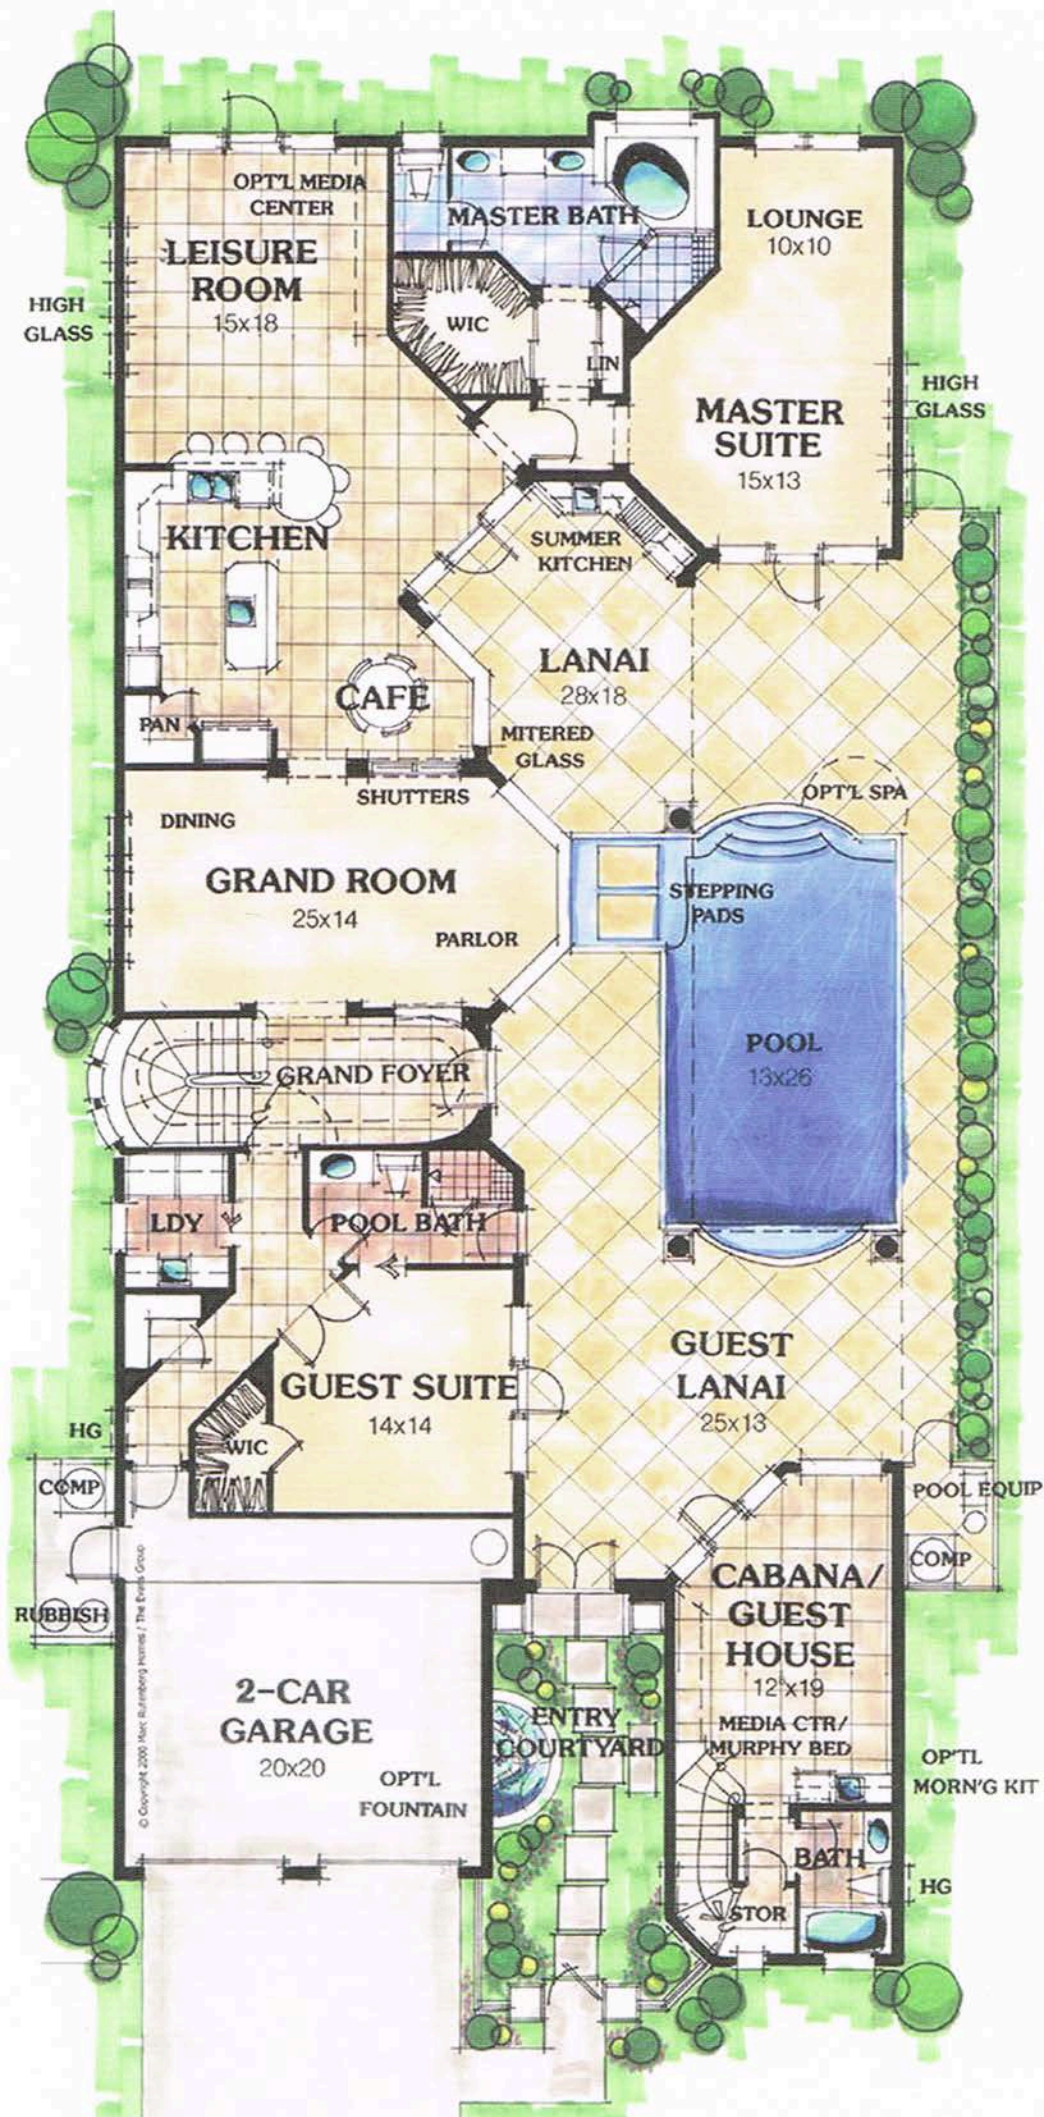

WENTWORTH
CLUB HOMES

© Copyright 2005 Marc Rutenberg Homes / The Evers Group

THE CHAPIEL

INSPIRED WITH ALL THE CHARM OF A PRIVATE CHATEAU

Big and beautiful and a world within a world is only the beginning for The Chapiel Club Home. Rich natural stones, precious woods, subtle textures and well-designed architectural details are evident and lavishly used from the Grand Foyer to the heart of main living areas, including the Gourmet Kitchen. Each enjoys a breathtaking view of the comfortable pool and deck. There is

an attached Cabana Guest House that even has its own private poolside lanai. Upstairs, the Imagination Room beckons you to come and relax. You decide what role the Bonus Room will play in your lifestyle. Inspired by Old World charm, the Chapiel Club Home elegantly blends a casual luxury lifestyle with delightful French country design.

Marc
Rutenberg

Second Floor Plan

Suite-4 Option

THE CHAPEL

- 4 Bedrooms
- 4 Baths
- Leisure Room
- Cabana Guest House
- Imagination Room
- 2-Car Garage

3,470 Square Feet