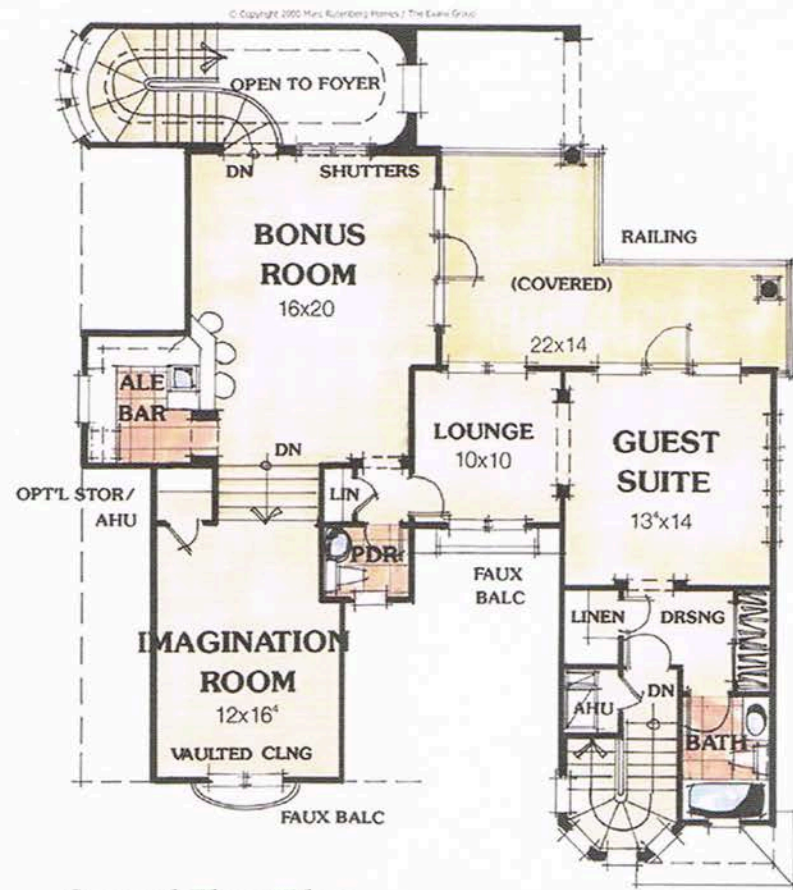

WENTWORTH
CLUB HOMES

© Copyright 2005 Marc Rutenberg Homes / The Evers Group

THE CHAPIEL

INSPIRED WITH ALL THE CHARM OF A PRIVATE CHATEAU

Big and beautiful and a world within a world is only the beginning for The Chapiel Club Home. Rich natural stones, precious woods, subtle textures and well-designed architectural details are evident and lavishly used from the Grand Foyer to the heart of main living areas, including the Gourmet Kitchen. Each enjoys a breathtaking view of the comfortable pool and deck. There is

an attached Cabana Guest House that even has its own private poolside lanai. Upstairs, the Imagination Room beckons you to come and relax. You decide what role the Bonus Room will play in your lifestyle. Inspired by Old World charm, the Chapiel Club Home elegantly blends a casual luxury lifestyle with delightful French country design.

Marc
Rutenberg

Second Floor Plan

Suite-4 Option

THE CHAPEL

- 4 Bedrooms
- 4 Baths
- Leisure Room
- Cabana Guest House
- Imagination Room
- 2-Car Garage

3,470 Square Feet